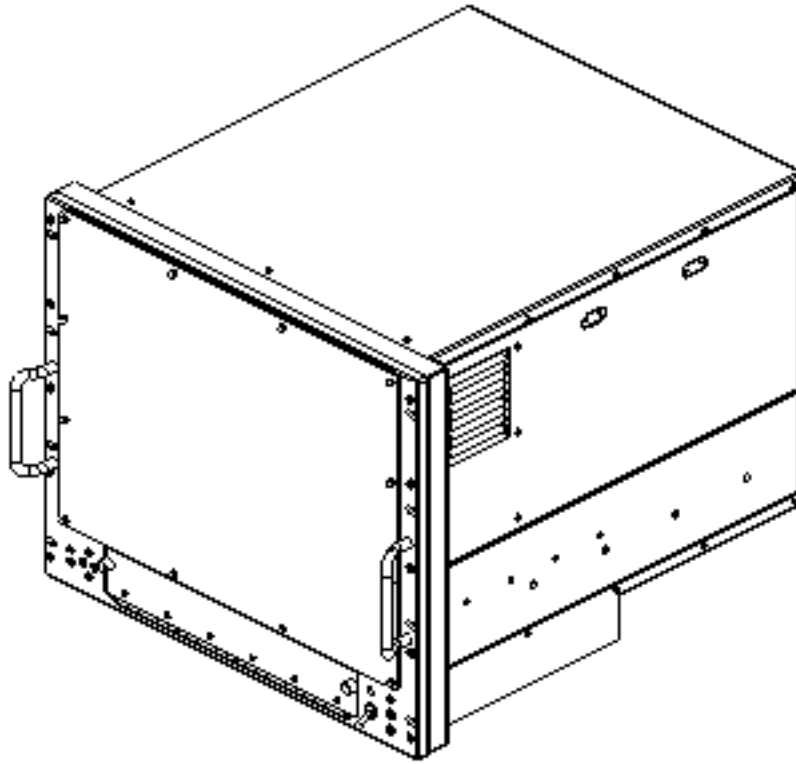

ST-9020 RUGGED COMPUTER SYSTEM WITH 20.1" COLOR TFT DISPLAY

ST-9020 standard features includes:

- Rugged 19" rack mount chassis and rack
 - 14 slot ISA/PCI passive back plane
- 460 Watt 110/220V AC 50-400Hz power supply
 - Pentium 4, 3.4GHz CPU card with 1GB ram
- 20.1" color TFT display with 1600X1200 resolution and true colors
 - Shock isolated DVD/CD-RW drive
- 73GB Ultra SCSI removable and shock isolated drive
 - Size: 15.72"Hx19"Wx19"D
 - Meets MIL-STD-167-1 vibration
- Meets MIL-STD-901 Light weight Grade A Class 1 shock
 - Windows XP Pro, Vista or Linux compatible OS